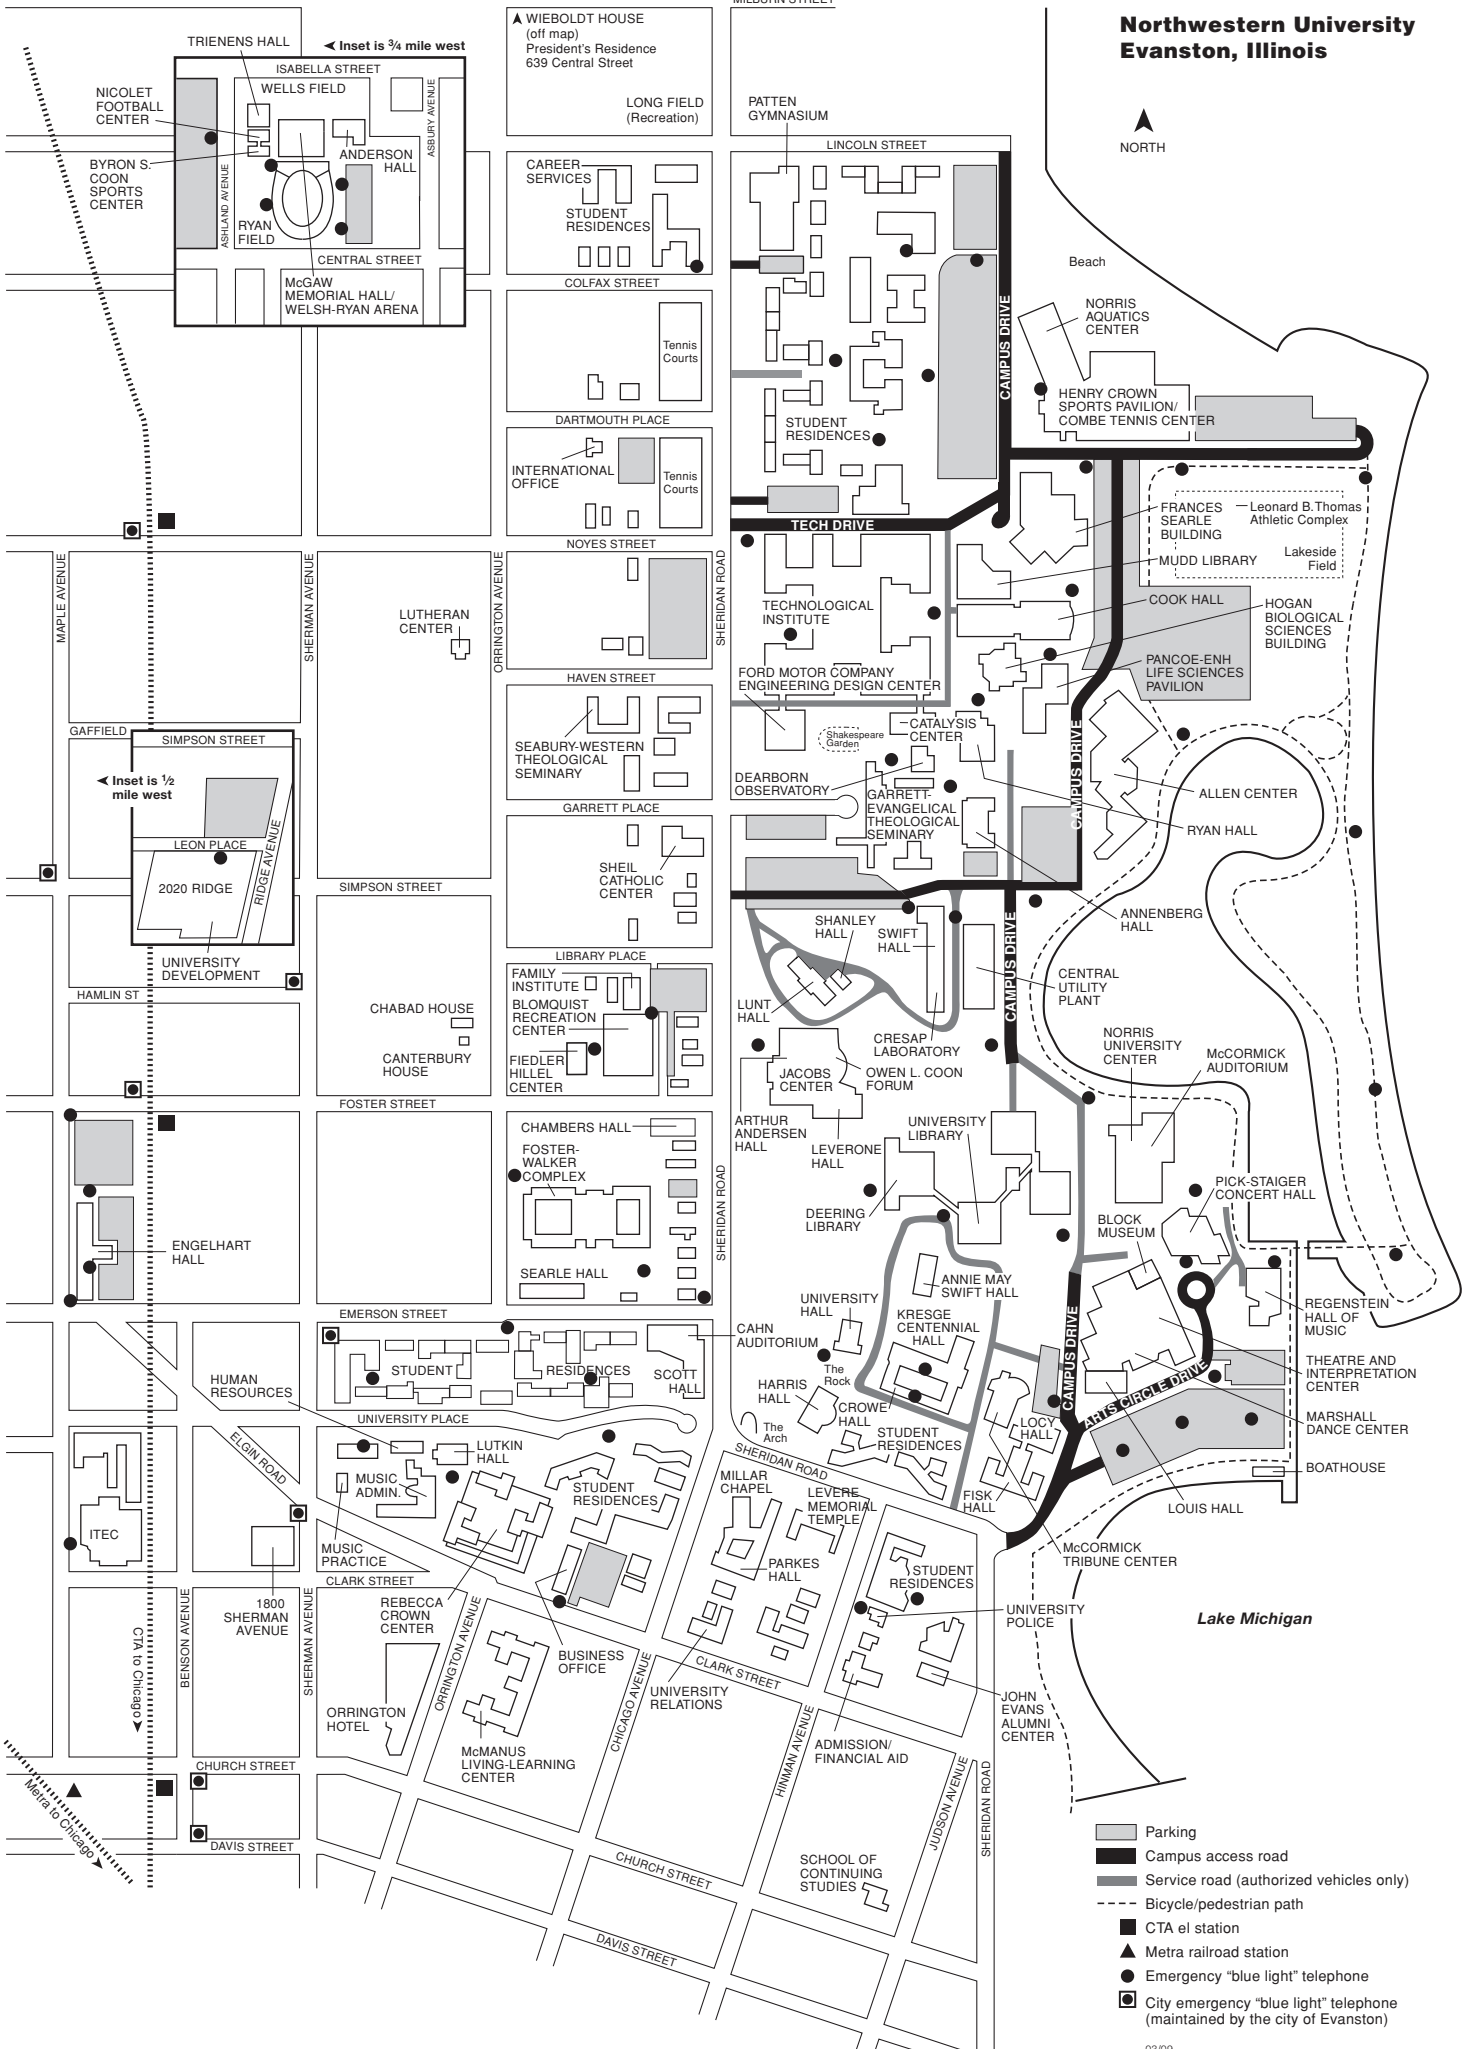

Northwestern University Evanston, Illinois

▲ **WIEBOLDT HOUSE**
(off map)
President's Residence
639 Central Street

- Parking
- Campus access road
- Service road (authorized vehicles only)
- Bicycle/pedestrian path
- CTA el station
- Metra railroad station
- Emergency "blue light" telephone
- City emergency "blue light" telephone (maintained by the city of Evanston)