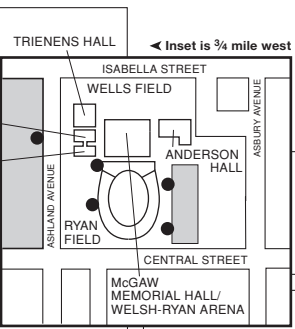

Northwestern University Evanston, Illinois

▲ **WIEBOLDT HOUSE**
(off map)
President's Residence
639 Central Street

- Parking
- Campus access road
- Service road (authorized vehicles only)
- Bicycle/pedestrian path
- CTA el station
- Metra railroad station
- Emergency "blue light" telephone
- City emergency "blue light" telephone (maintained by the city of Evanston)