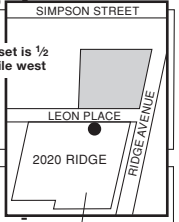

Northwestern University Evanston, Illinois

▲ **WIEBOLDT HOUSE**
(off map)
President's Residence
639 Central Street

- Parking
- Campus access road
- Service road (authorized vehicles only)
- Bicycle/pedestrian path
- CTA el station
- Metra railroad station
- Emergency "blue light" telephone
- City emergency "blue light" telephone (maintained by the city of Evanston)